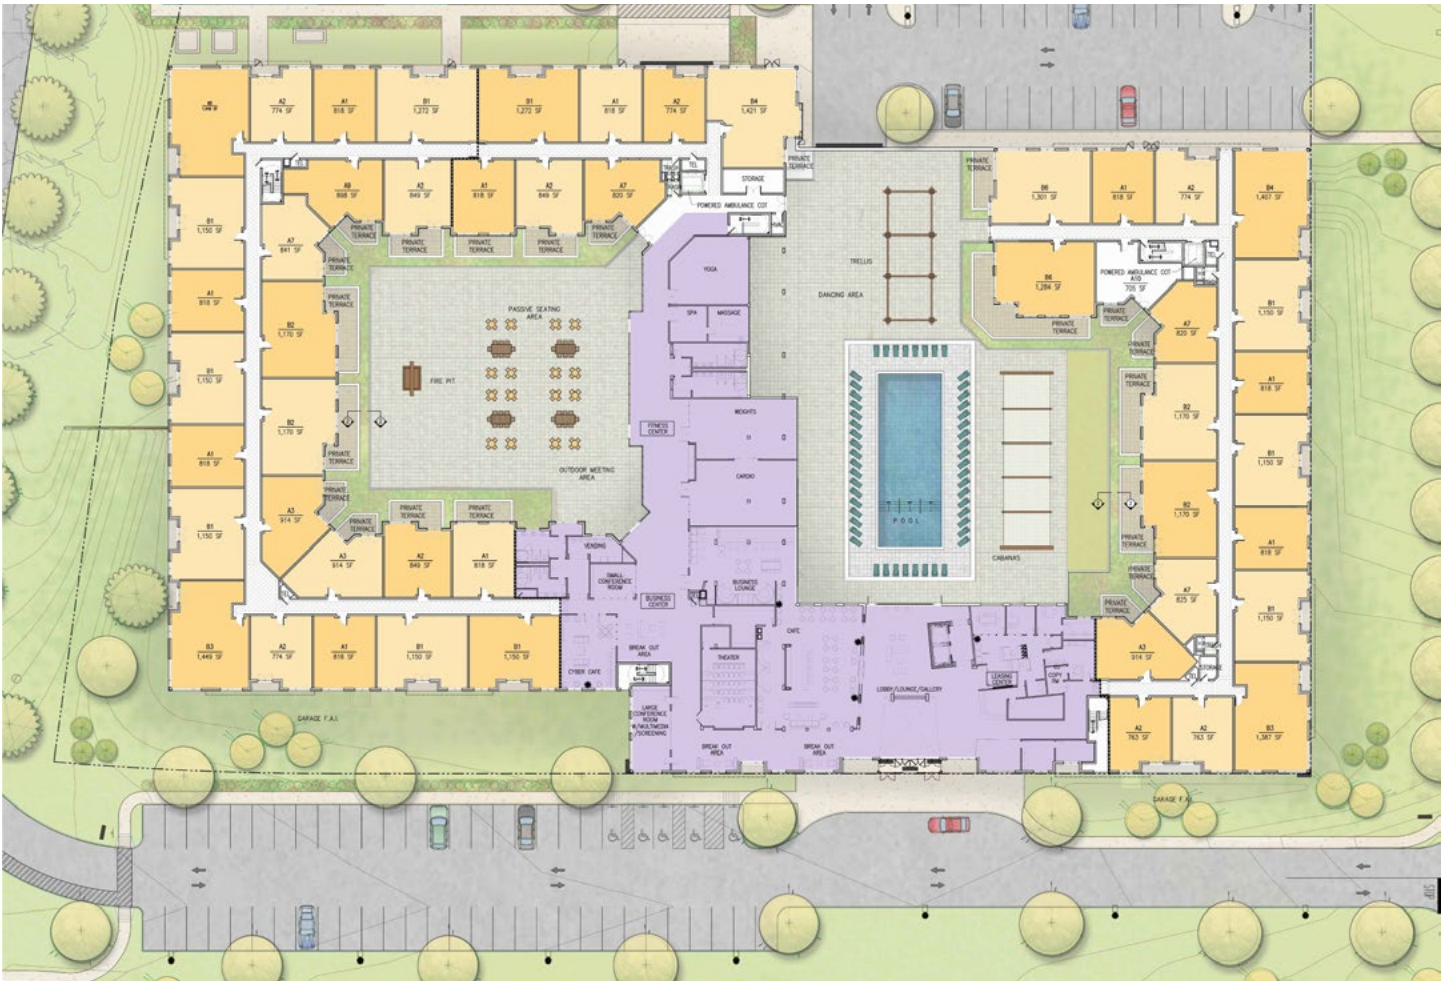

Marchetto Higgins Stieve

Architecture
Planning
Urban Design

The AVE Florham Park, NJ